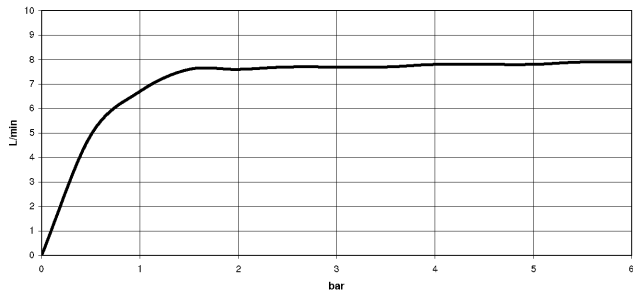

## Shower head - Chrome

TARA

28 505 979

- 155mm projection
- ball-joint pivotable through 18° (in any direction)
- Three or five settings: PURIFY RAIN, COMPACT SOFT FLOW, COMPACT AQUAPRESSURE FLOW, max. flow rate 7.6 l/min (at 3 bar)
- with anti-scale system
- spray head Ø 100mm
- rosette Ø 60 mm
- 1/2" connection
- Function from: 5.5 l/min
- WRAS 2201056

### Recommended miscellaneous

- Concealed wall elbow -** 35 085 970 90
- max. recess depth 163 mm
  - min. recess depth 90 mm

28 505 979

mm [inches]

Flow rate chart

Certificates

LGA\_28661.

WRAS\_2201056.