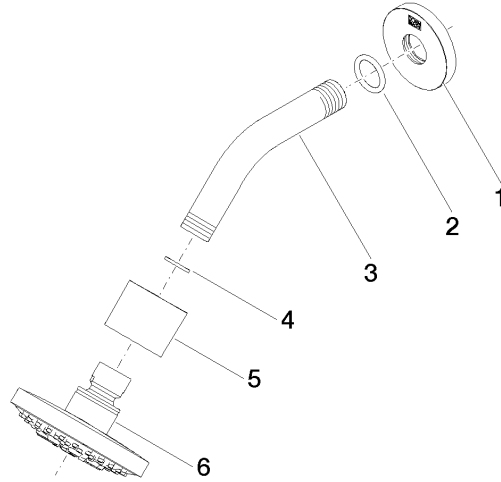

## Shower head - Chrome

TARA

28 505 979

- 155mm projection
- ball-joint pivotable through 18° (in any direction)
- Three or five settings: PURIFY RAIN, COMPACT SOFT FLOW, COMPACT AQUAPRESSURE FLOW, max. flow rate 7.6 l/min (at 3 bar)
- with anti-scale system
- spray head Ø 100mm
- rosette Ø 60 mm
- 1/2" connection
- Function from: 5.5 l/min
- WRAS 2201056

### Recommended miscellaneous

- Concealed wall elbow -** 35 085 970 90
- max. recess depth 163 mm
  - min. recess depth 90 mm

28 505 979

mm [inches]

Flow rate chart

Certificates

LGA\_28661.

WRAS\_2201056.

### Spare parts list

No.	Item Number	Name	Quantity used	Delivery time
1	09 27 22 045-00	rosette	1	10
2	90 14 10 026 00 90	seal	1	2
3	09 11 03 011-00	connection	1	10
4	90 14 20 002 00 90	seal	1	2
5	09 11 01 191-00	cover	1	10
6	90 12 05 055 00-00	shower	1	10