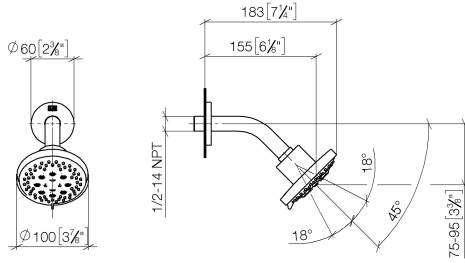

## Shower head - Chrome

TARA

28 505 979

- 155mm projection
- ball-joint pivotable through 18° (in any direction)
- Three or five settings: PURIFY RAIN, COMPACT SOFT FLOW, COMPACT AQUAPRESSURE FLOW, max. flow rate 7.6 l/min (at 3 bar)
- with anti-scale system
- spray head Ø 100mm
- rosette Ø 60 mm
- 1/2" connection
- Function from: 5.5 l/min
- WRAS 2201056

Fits: TARA, LISSÉ, VAIA, META

	Chrome	28 505 979-00
	Brushed Platinum	28 505 979-06
	Platinum	28 505 979-08
	Dark Chrome	28 505 979-19
	Light Gold	28 505 979-26
	Brushed Light Gold	28 505 979-27
	Brushed Durabronze (23kt Gold)	28 505 979-28
	Matte Black	28 505 979-33
	Brushed Bronze	28 505 979-42
	Brushed Champagne (22kt Gold)	28 505 979-46
	Champagne (22kt Gold)	28 505 979-47
	Brushed Chrome	28 505 979-93
	Brushed Dark Platinum	28 505 979-99

### Recommended miscellaneous

- Concealed wall elbow -** 35 085 970 90
- max. recess depth 163 mm
  - min. recess depth 90 mm

28 505 979

mm [inches]

Flow rate chart

Certificates

LGA\_28661.

WRAS\_2201056.

### Spare parts list

No.	Item Number	Name	Quantity used	Delivery time
1	09 27 22 045-00	rosette	1	10
2	90 14 10 026 00 90	seal	1	2
3	09 11 03 011-00	connection	1	10
4	90 14 20 002 00 90	seal	1	2
5	09 11 01 191-00	cover	1	10
6	90 12 05 055 00-00	shower	1	10